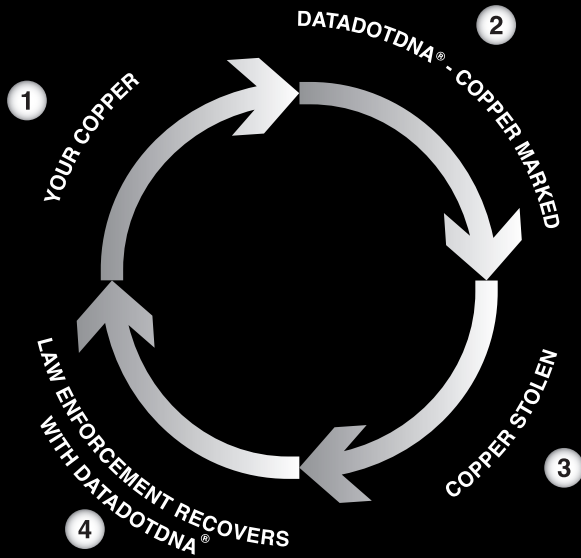

DataDotDNA[®] completes the circle

DataDotDNA[®] allows you to prove ownership of stolen copper and prosecute to the full extent of the law.

Detection of DataDots using a black light (L) and small hand held magnifier (R).

The results that speak for themselves:

2008	2010
Start DataDot program mid-2008.	Complete program.
\$1.4 million in stolen copper in 18 months.	Only 2 small losses in 18 months.