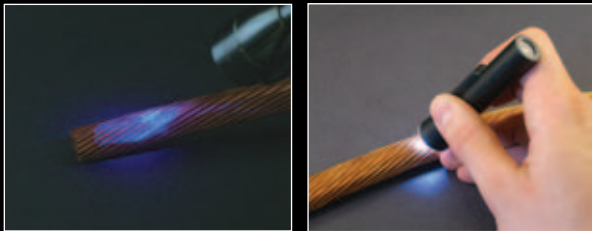

DataDotDNA[®] completes the circle

DataDotDNA[®] allows you to prove ownership of stolen copper and prosecute to the full extent of the law.

Detection of DataDots using a black light (L) and small hand held magnifier (R).